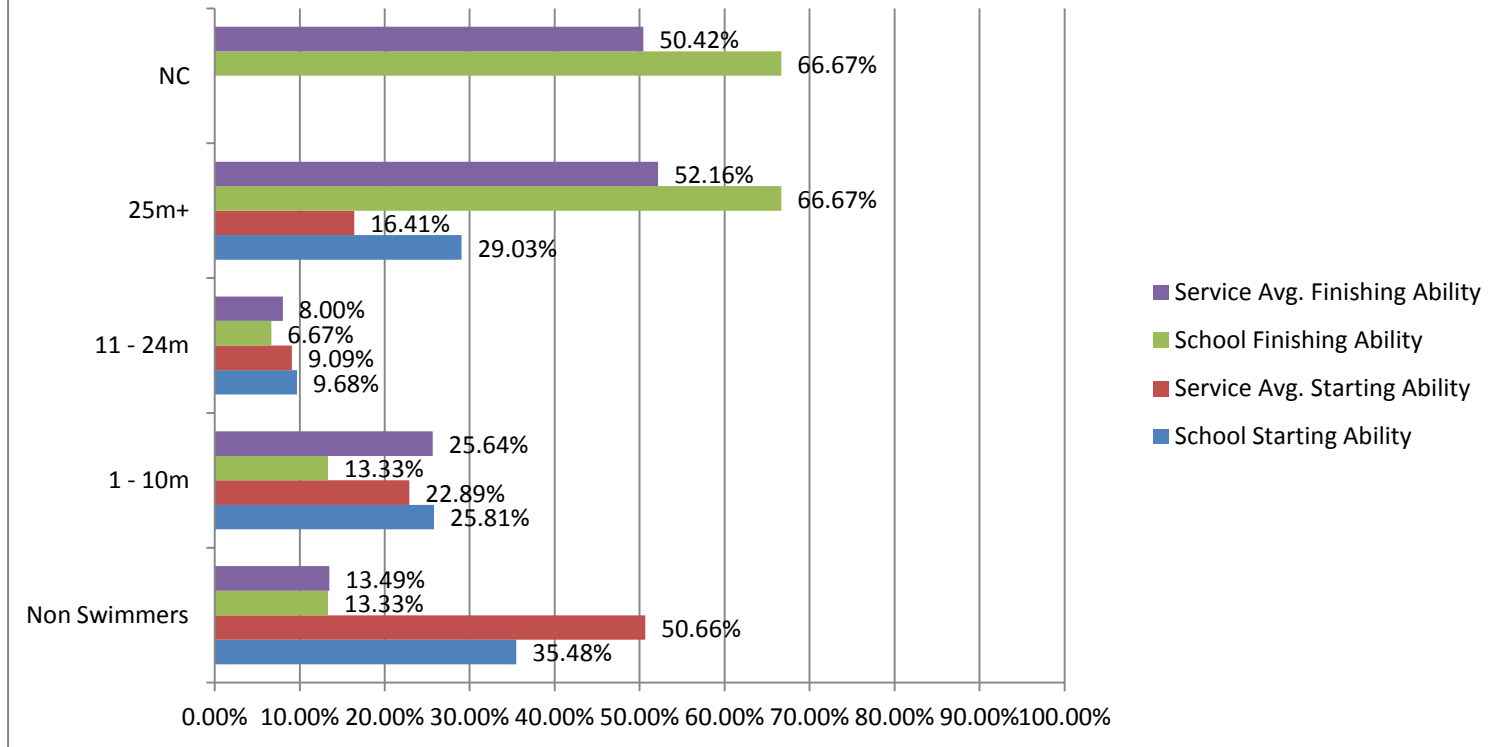

Hunters Bar Junior - Y4, 11.10am - 18 Weeks

Many thanks, the School Swimming team.