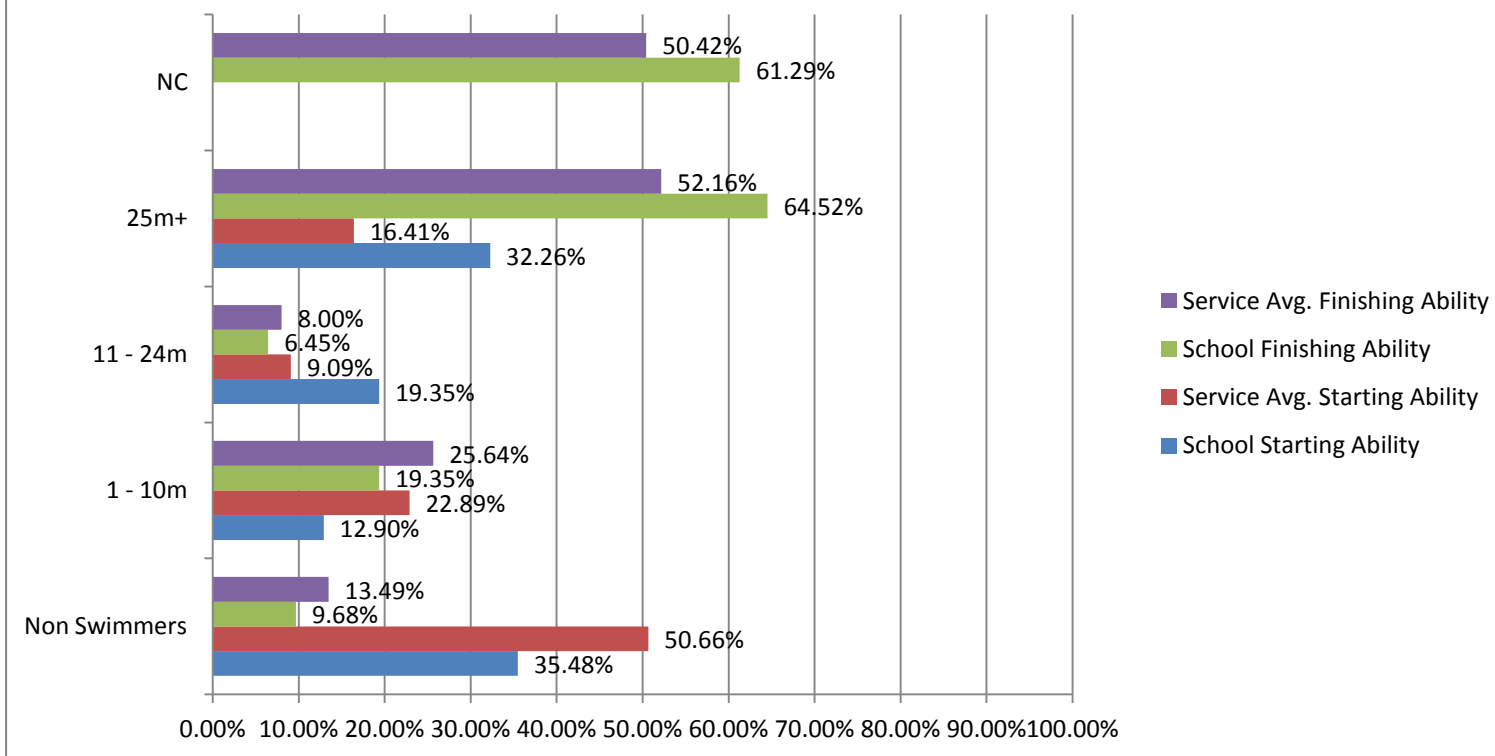

Hunters Bar Junior - Y4, 9.50am - 18 Weeks

18 Weeks	Y4, 11.10am			
	School Starting Ability	Service Avg. Starting Ability	School Finishing Ability	Service Avg. Finishing Ability
No. of Children	31	28.7	30	28.5
Non Swimmers	35.48%	50.66%	13.33%	13.49%
1 - 10m	25.81%	22.89%	13.33%	25.64%
11 - 24m	9.68%	9.09%	6.67%	8.00%
25m+	29.03%	16.41%	66.67%	52.16%
NC			66.67%	50.42%