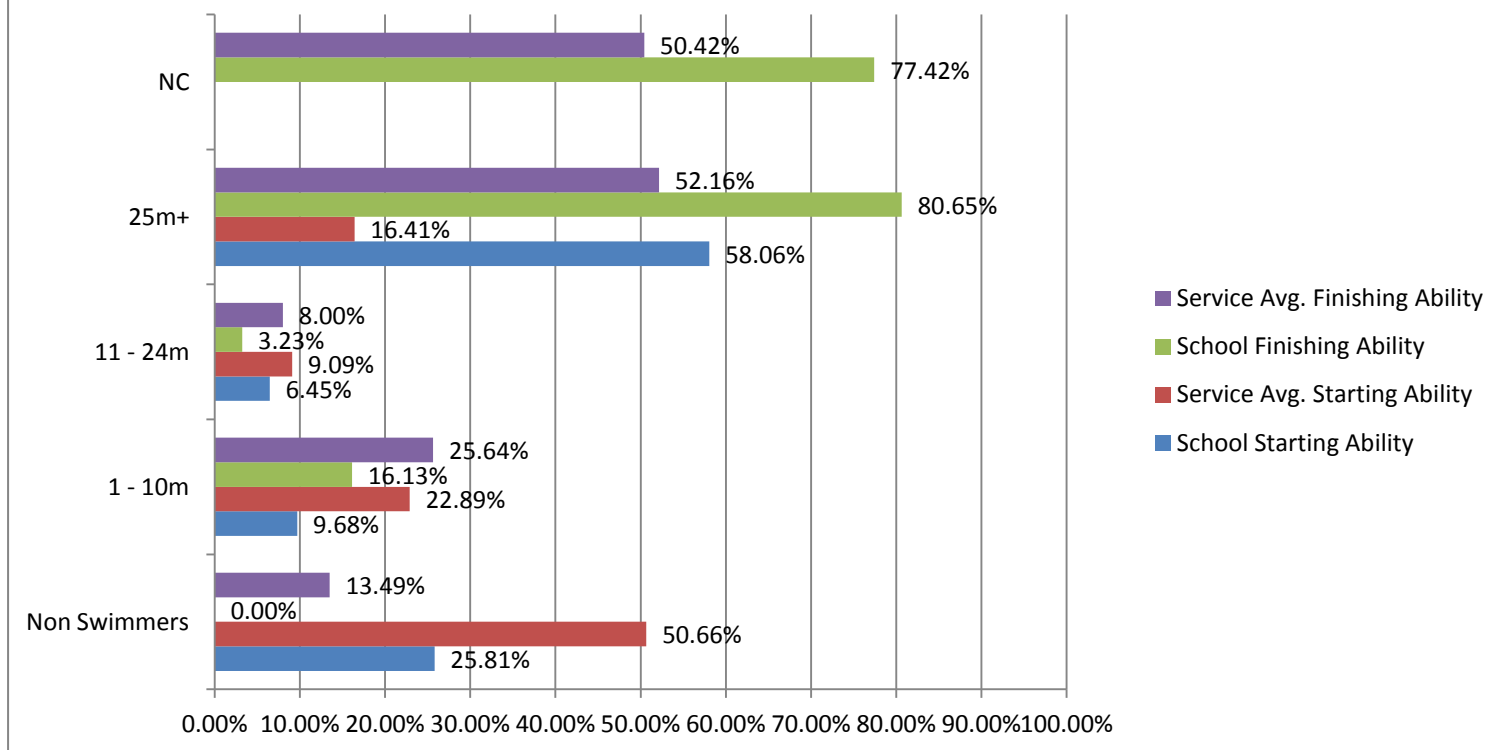

Hunters Bar Junior - Y4, 9.10am - 18 Weeks

18 Weeks	Y4, 9.50am			
	School Starting Ability	Service Avg. Starting Ability	School Finishing Ability	Service Avg. Finishing Ability
No. of Children	31	28.7	31	28.5
Non Swimmers	35.48%	50.66%	9.68%	13.49%
1 - 10m	12.90%	22.89%	19.35%	25.64%
11 - 24m	19.35%	9.09%	6.45%	8.00%
25m+	32.26%	16.41%	64.52%	52.16%
NC			61.29%	50.42%